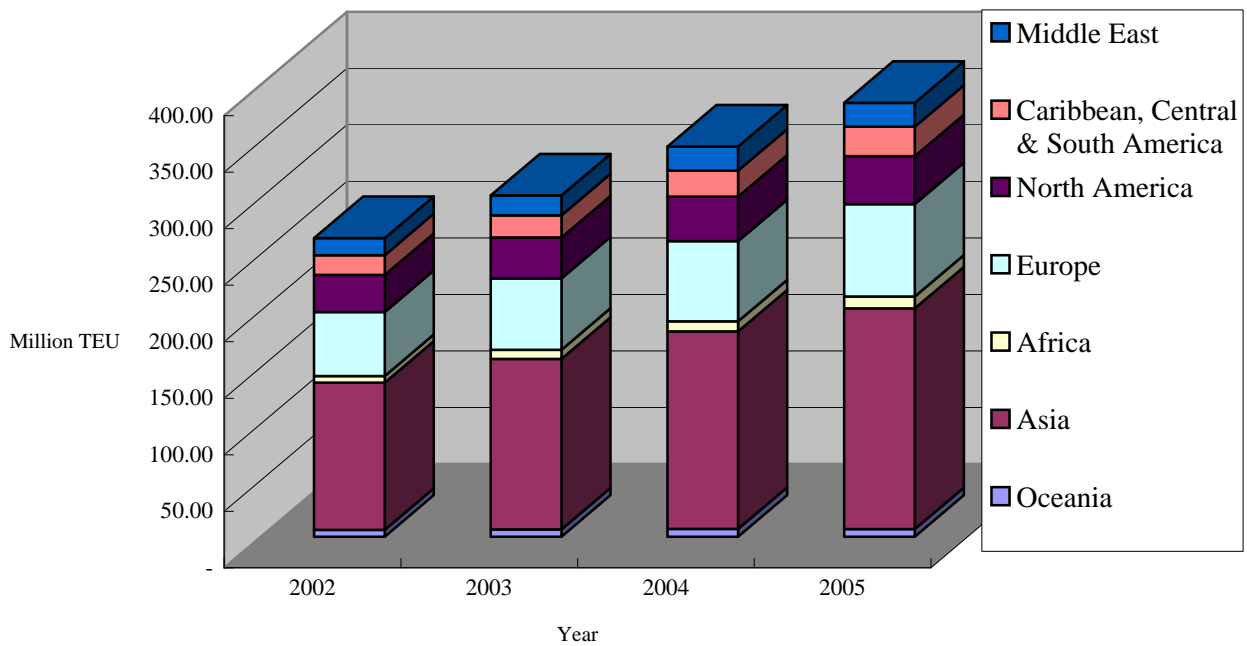

Regional Share of World Container Traffic (in TEU)

Region	2002	2003	2004	2005
Oceania	6,084,410	6,406,195	6,947,807	6686045
Asia	130,134,788	150,830,088	174,613,165	195,256,690
Africa	5,899,690	8,072,606	8,888,997	10,462,335
Europe	56,645,389	63,121,639	70,901,265	81,710,712
North America	32,768,536	36,206,730	39,407,265	42,450,457
Caribbean, Central & South America	17,423,357	19,621,003	23,030,316	26,051,491
Middle East	15,178,910	17,570,162	21,320,252	21,113,373
World Total	264,135,080	301,828,423	345,109,067	383,731,103