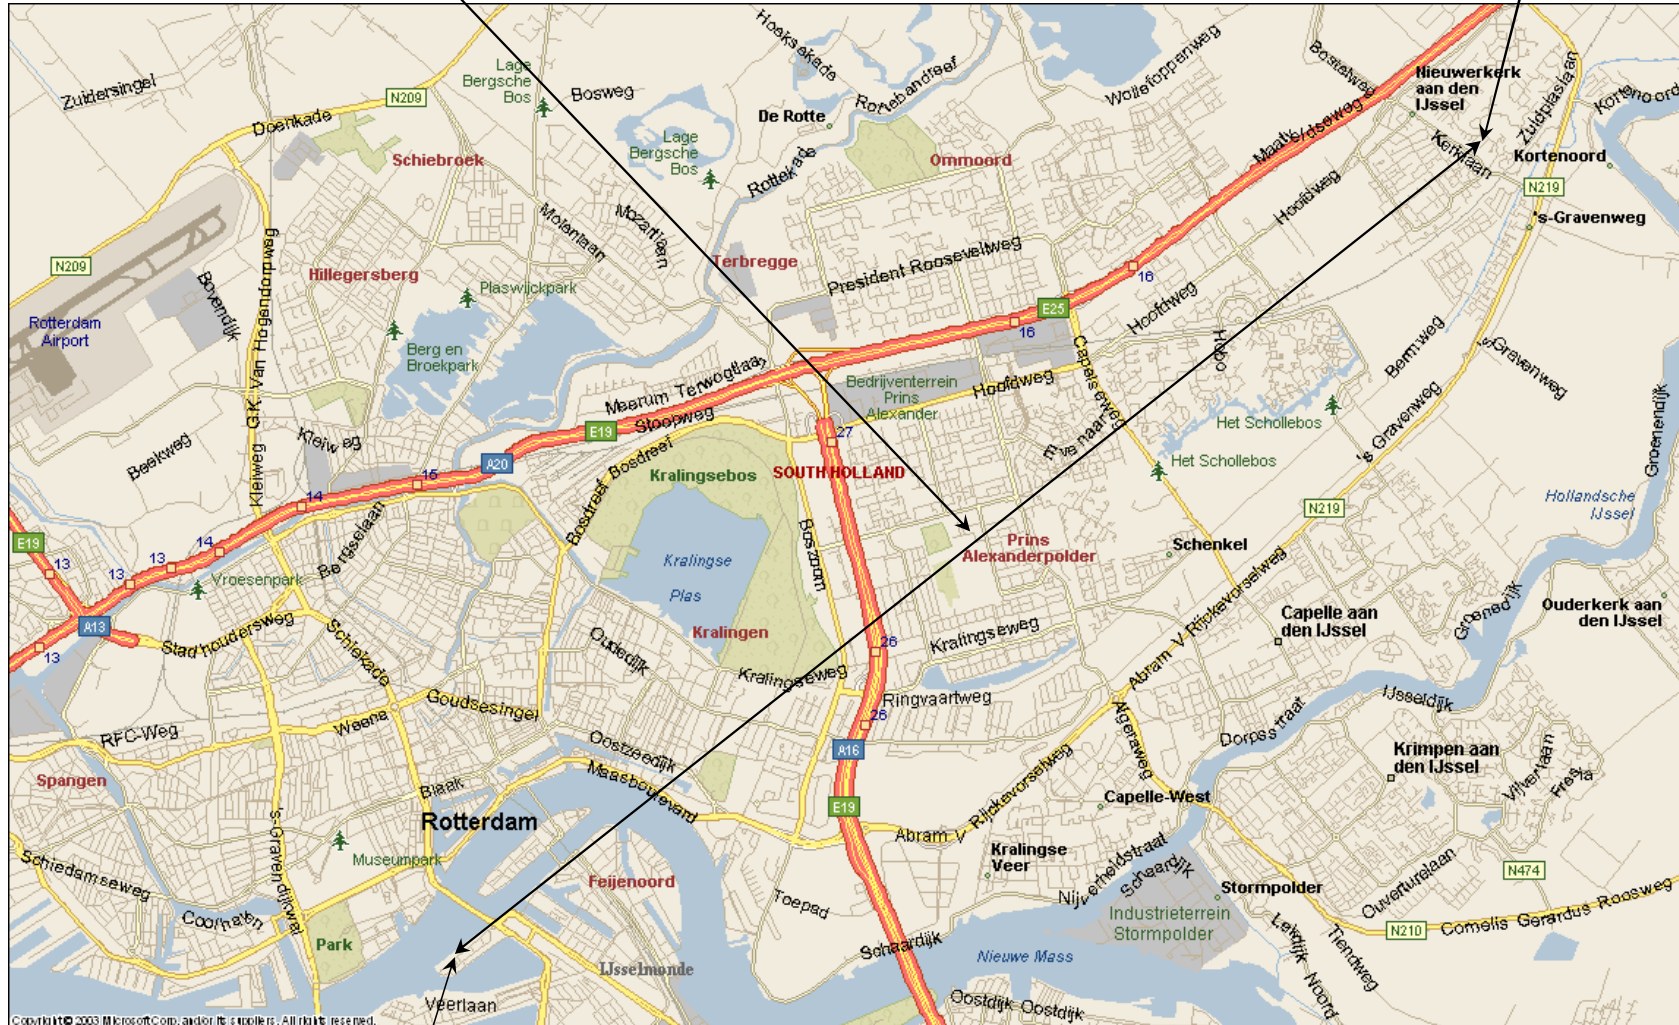

# EUROPE OFFICE LOCATION

11.1 km

VAN DE LAAR  
RESIDENCE

MSR